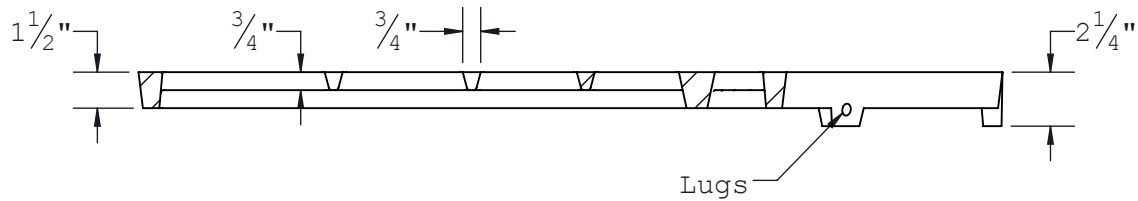

US FOUNDRY
 AN EAGLE MANUFACTURING COMPANY © 2017 All Rights Reserved

8351 NW 93rd Street
 Medley, FL, 33166-2025
 ph: 1-800-432-9709
 fax: 305-887-9429
 www.usfoundry.com

USF 9525-S Tree Grate

LOAD CLASSIFICATION:		Light Duty
MATERIAL:		Gray Cast Iron ASTM-A48 CL35B
ITEM:	BAAN #	DRAWING
TreeGrate		DATE 7/20/2017
		DRAWN BY AB
REV	DATE	REV BY QUOTE #
0		