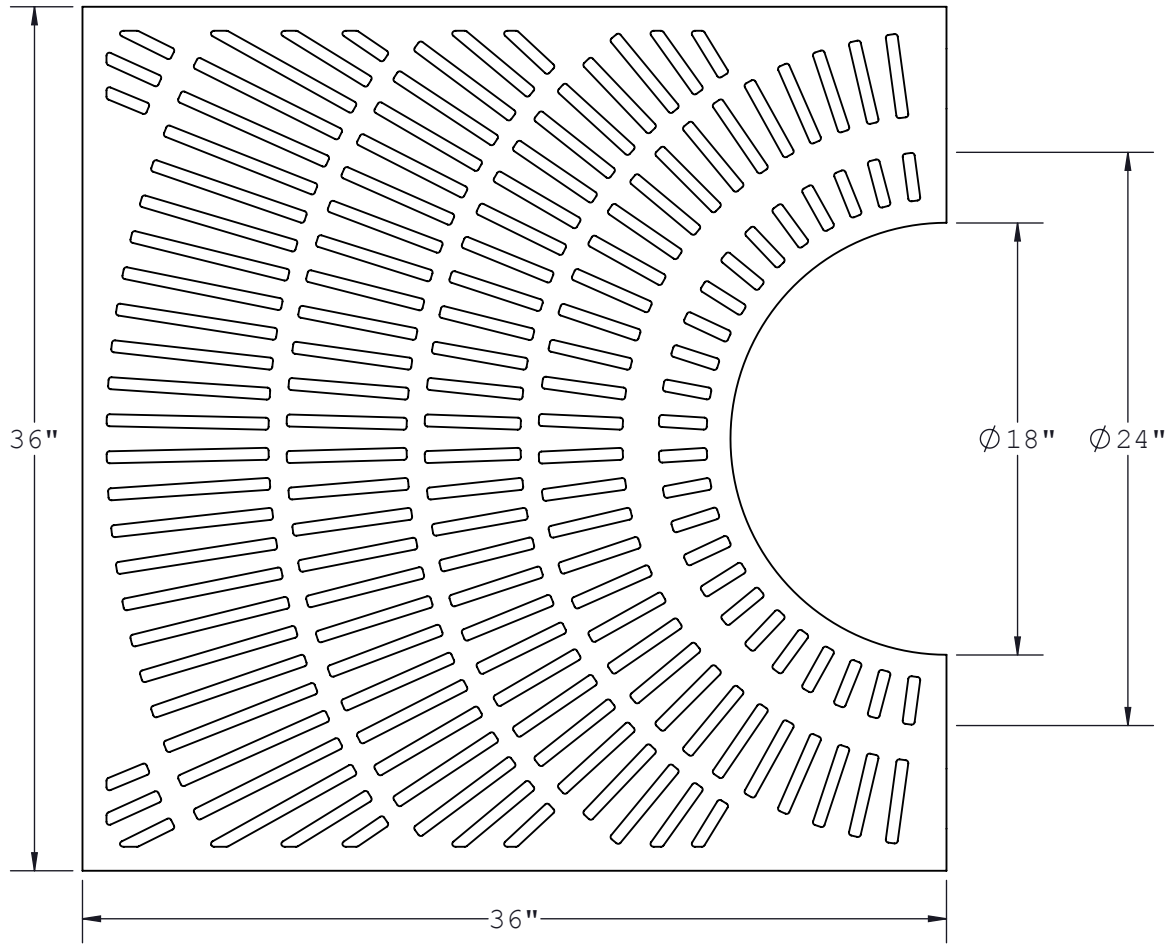

US FOUNDRY
 AN EAGLE MANUFACTURING COMPANY © 2017 All Rights Reserved

8351 NW 93rd Street
 Medley, FL, 33166-2025
 ph: 1-800-432-9709
 fax: 305-887-9429
 www.usfoundry.com

USF 9525-S Tree Grate

LOAD CLASSIFICATION:		Light Duty
MATERIAL:		Gray Cast Iron ASTM-A48 CL35B
ITEM:	BAAN #	DRAWING
TreeGrate		DATE 7/20/2017
		DRAWN BY AB
REV	DATE	REV BY QUOTE #
0		