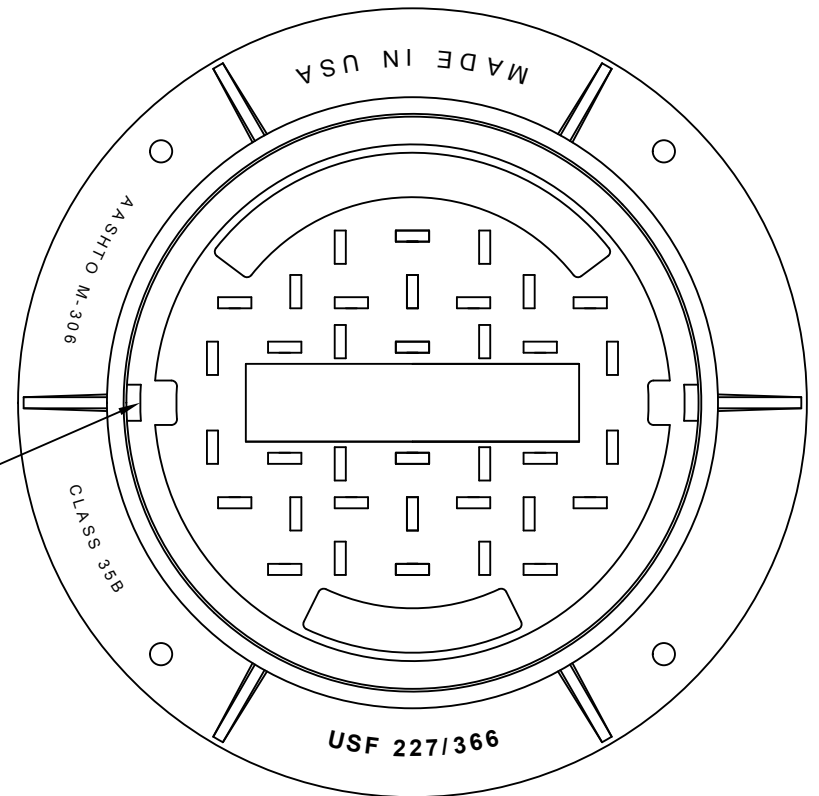

(2) NON-PENETRATING PICKHOLES