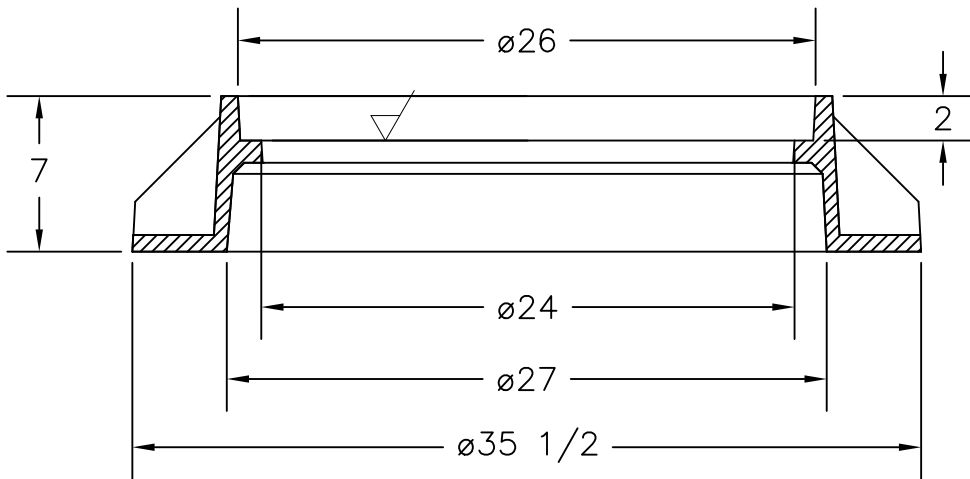

(2) NON-PENETRATING PICKHOLES