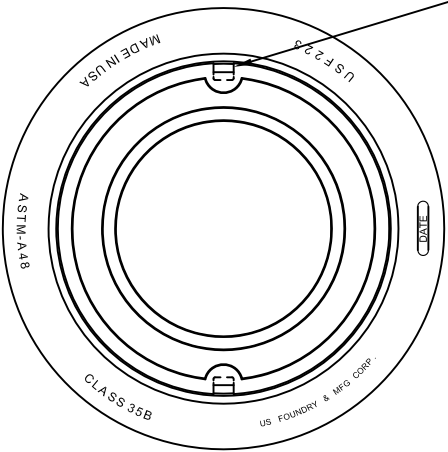

US FOUNDRY & MFG. CORP.
8351 NW 93rd Street, Medley, FL 33166-2025
ph: 1-800-432-9709; fax: 305-887-9429
www.usfoundry.com
© 2010 US Foundry & Mfg. Corp. All Rights Reserved

USF 223 RING & DJ COVER ORS
(BN DRAG)

LOAD CLASSIFICATION: Heavy Duty

MATERIAL: ASTM-A48 GRAY IRON CLASS35B

Ring No: 8020024 WGT: 200 SCALE: 1" = 1"

Cover No: 190 DATE: P.M. BY: AM

UNLESS OTHERWISE NOTED, WEIGHT IS IN POUNDS AND APPROXIMATED

REV: DATE: REV BY: QUOTE#