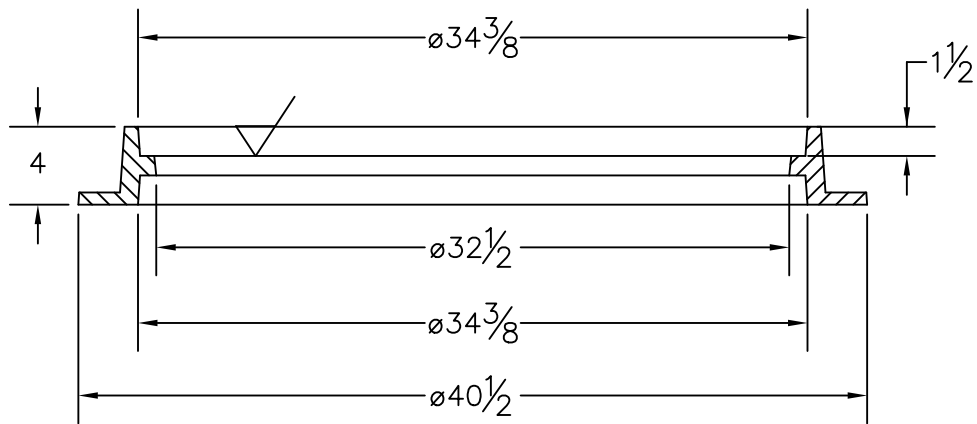

DROP HANDLE

 <b>US FOUNDRY &amp; MFG. CORP.</b> 8351 NW 93rd Street, Medley, FL 33166-2025 ph: 1-800-432-9709; fax: 305-887-9429 www.usfoundry.com © 2013 US Foundry & Mfg. Corp. All Rights Reserved			
<b>USF 120 Ring &amp; DM Cover</b>			
LOAD CLASSIFICATION: Heavy Duty			
MATERIAL: ASTM-A48 GRAY IRON CLASS 35B			
Ring No:	8020037	SCALE:	
Cover No:		DATE: 10/31/2013	
		OWN. BY: AB	
REV: 0	DATE:	REV BY:	QUOTE#