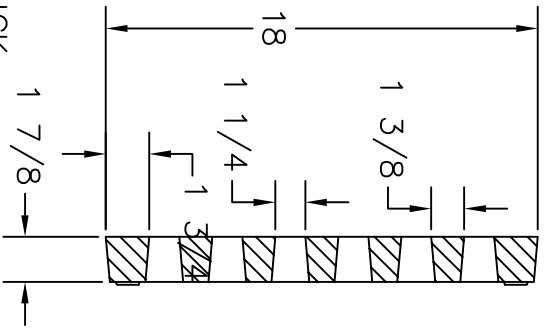

PADS 1/8" THICK

R1/4

US FOUNDRY & MFG. CORP.
 8351 NW 93rd Street, Medley, FL 33166-2025
 ph: 1-800-432-9709; fax: 305-887-9429
 www.usfoundry.com
 © 2011 US Foundry & Mfg. Corp. All Rights Reserved

USF 6150 Grate

LOAD CLASSIFICATION:

MATERIAL:	ASTM-A48 GRAY IRON CLASS35B
Grate No:	8070077
WGHT:	205
SCALE:	1/8"=1"
DATE:	04-14-11
DRN. BY:	ULS

UNLESS OTHERWISE NOTED WEIGHT IS IN POUNDS AND APPROXIMATED

REV: 0 DATE: 00-00-00 REV BY: QUOTE#