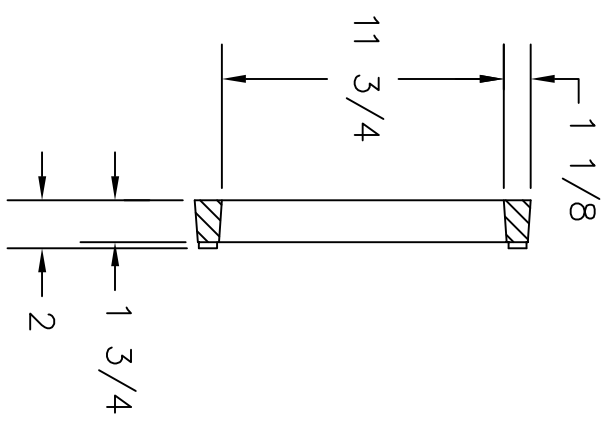

(10) - 1/4" LEVELING PADS

**U.S. FOUNDRY & MFG. CORP.**  
 8351 NW 93rd Street, Medley, FL 33166-2025  
 ph: 1-800-432-9709; fax: 305-887-9429  
 www.usfoundry.com  
 © 2010 US Foundry & Mfg. Corp. All Rights Reserved

**USF 6135 Grate**

LOAD CLASSIFICATION: Light Duty			
MATERIAL:	ASTM-A48 GRAY IRON	CLASS	35B
Grate No:	8070069	WGHT:	120
		SCALE:	1/8"=1"
		DATE:	04-04-11
		DRN. BY:	ULS
UNLESS OTHERWISE NOTED WEIGHT IS IN POUNDS AND APPROXIMATED			
REV:	DATE:	REV BY:	QUOTE#